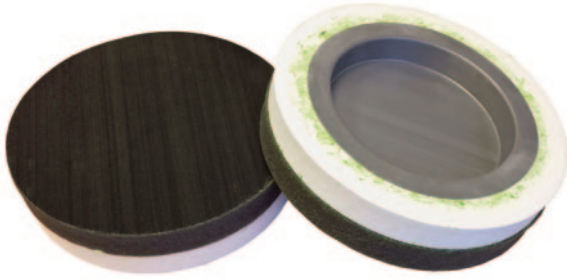

Gem ELECTRIC ORBITAL SANDER

PADS & ABRASIVES

ITEM # C-515CH
Drive Pad with Hookit

ITEM # C-515HDH
Firm Pad with Hookit

ITEM # S-105A
Maroon Finishing Pad

ITEM # S-106AA
Grey Finishing Pad

*Not Shown: S-106W White Finishing Pad

ITEM # S-104
100 Micron (Aluminum Oxide)

ITEM # S-104D
30 Micron

ITEM # S-104A
60 Micron

ITEM # S-104G
120 Micron

ITEM # S-104B
80 Micron

ITEM # S-104H
150 Micron

ITEM # S-104C
180 Micron

*40, 15, and 9 Micron
available as special order.