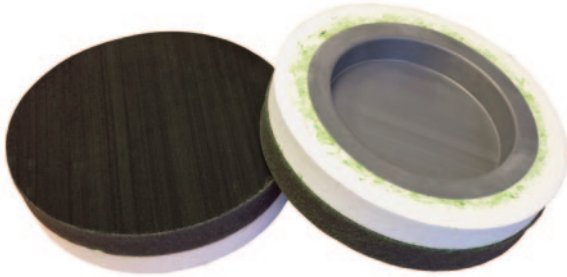

Gem ELECTRIC ORBITAL SANDER

PADS & ABRASIVES

ITEM # C-515CH
Drive Pad with Hookit

ITEM # C-515HDH
Firm Pad with Hookit

ITEM # S-105A
Maroon Finishing Pad

ITEM # S-106AA
Grey Finishing Pad

*Not Shown: S-106W White Finishing Pad

ITEM # S-104
100 Micron (Aluminum Oxide)

ITEM # S-104D
30 Micron

ITEM # S-104A
60 Micron

ITEM # S-104G
120 Micron

ITEM # S-104B
80 Micron

ITEM # S-104H
150 Micron

ITEM # S-104C
180 Micron

*40, 15, and 9 Micron
available as special order.